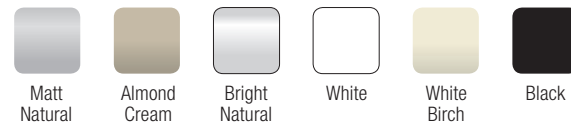

Maintenance

- Simple, quick and easy to clean
- Anti-fungal & anti-bacterial silicon used - resistant to mildew growth.

Options

Upgradeable to a semi-framed version.

Colour Selection

Special colours available on request.

Please note that brochure printing processes may not reproduce the actual depth, vibrancy and tones of these standard colours. Consult with your distributor for final colour selection.

Shower Configurations