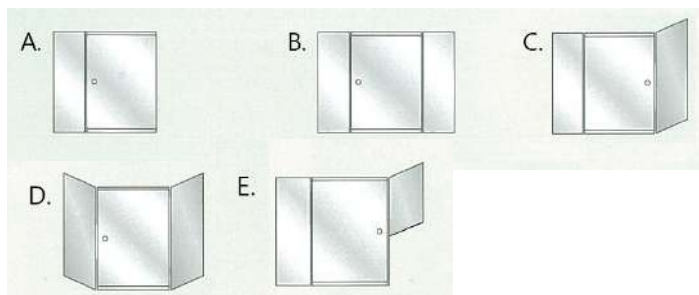

Stylish Semi-Frameless Illusion

Semi-Frameless Illusion showerscreens create a spacious and slimline look with affordable elegance due to the door overlapping with the fixed panel but doesn't compromise on creating a beautiful and functional bathroom. This design feature also helps reduce water leakage that may occur with other shower screen designs.

Benefits

- Fantastic value for money
- Product readily available due to the design of a standard door size
- Minimal unobstructive framework
- Quality finishes
- 6mm toughened glass
- Premium fixtures to ensure stability and strength

Water Resistance

- Mitred edges on glass to ensure tight fit and minimal gaps
- Effective water sweeper
- Minimum spray

Warranty Information

Confidence in our product range means we are happy to offer a 5 year warranty (more than the industry standard).

Shower Configurations